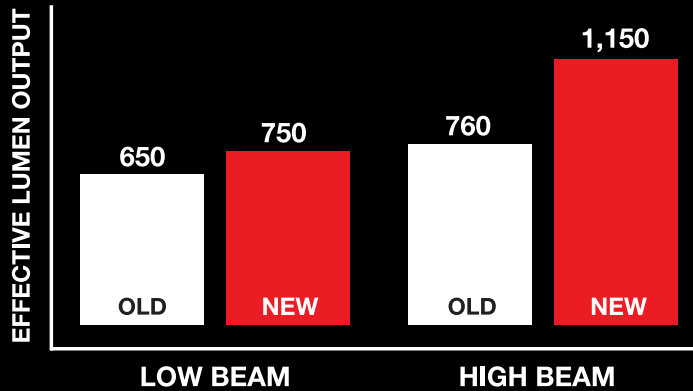

8700
EVOLUTION 2

**THE WORLD'S BEST LED
HEADLIGHT JUST GOT BETTER**

ECE-Compliant LED Headlights

J.W. SPEAKER®
Engineered. Lighting. Solutions.

THE NEXT EVOLUTION IS HERE

MORE POWERFUL

You spoke and we listened. Customers asked us to increase the output of our headlights and we've delivered! Effective Lumen output on the Model 8700 Evolution 2 has increased by more than 50%!

Street-Legal. Made in the USA.

LIGHT IN ALL THE RIGHT PLACES

The Model 8700 Evolution 2 features enhanced beam patterns for superior performance. The innovative new ComfortLite™ high beam delivers additional illumination above the horizon as well as a more powerful punch down the road. Drive behind these ECE-compliant LED headlights, and you will never use another headlight again!