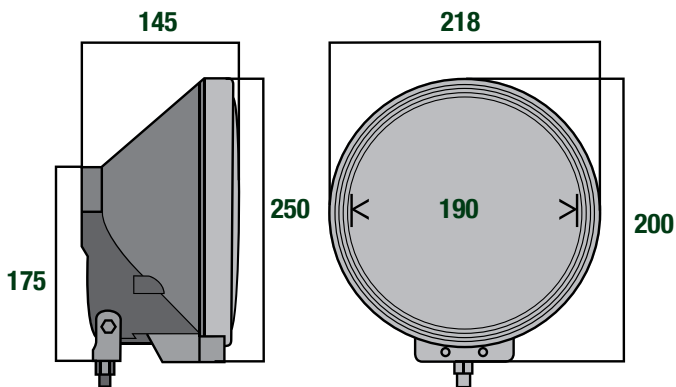

Vega 220 Halogen

- H1 100W Halogen Bulb
- Impact Resistant ABS Housing
- Polycarbonate Lens Protector
- Hardened Glass Lens
- 220mm Diameter
- Highly Polished Reflector

- 1 Hardened Glass Lense
- 2 High Impact ABS Housing
- 3 100W Halogen H1 Bulb
- 4 Polycarbonate Lens Cover

Part No. IVEGA220