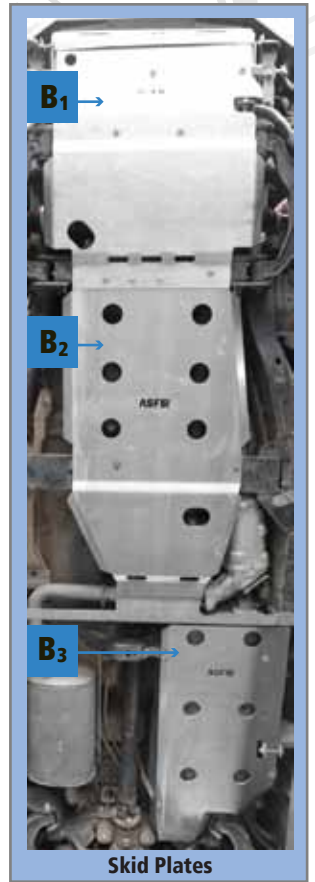

Navara D40 EU Model / Frontier us Model

A		P/N 508001 06-09	ATL winch bumper	
B₁		P/N 508057 05-11 EU P/N 508058 US	Front skid plate	
B₂		P/N 593062 06-11 EU P/N 591060 US	Gear/Transfer skid plate	
B₃		P/N 593070 06-11 EU P/N 591070 10-11 US	Fuel tank skid plate	
B₄		P/N 593063 06-09	Rear axle ABC cable protector	
C		P/N 593052 06-09 EU P/N 591050 2012 US	Side protectors / steps	
D₁		P/N 593042 06-11	Permanent rear tow bar	
D₂		P/N 593090 06-09 P/N 593040 06	HDN rear tow bumper Rear cover for HDN tow bumper	
*** For More Products Visit Our Website-store: www.asfir.com ***				

Pathfinder

ATL winch bumper

Permanent Rear Tow Bar

Skid Plates

Navara D40 EU Model / Frontier US Model

ATL winch bumper

Side steps

Skid Plates

Pickup D22 (NP300)

A1		P/N 505002 03-09 P/N 505001 98-02	ATL Winch Bumper Cannot be mounted with P/N 505023 Can be mounted with both skid plate options	
A2		P/N 505023 03+	Hidden Winch Mount Cannot be mounted with P/N 505002 Can be mounted with both skid plate options	
B1		P/N 505075 98+	Fuel Pipes/Radiator Skid Plate Cannot be mounted with P/N 505002, 505023 Can be mounted with both skid plate options	
B2		P/N 505070 08+	Fuel Tank Skid Plate Can be mounted with both skid plate options	 <p style="writing-mode: vertical-rl; transform: rotate(180deg);">* Each skid plate can be mounted separately</p>
Option 1 B3		P/N 505058 08-10	Front/Gear/Engine/Transfer Skid Plate *	
Option 2 B4		P/N 505056 08	Front Skid Plate *	
B5		P/N 505061 08	Gear/Engine Skid Plate *	
B6		P/N 505065 08	Transfer Skid Plate *	
D1		P/N 583026 P/N 583025 P/N 583024	HDN Tow Bumper HD Tow Bumper HDS Tow Bumper Can be mounted with both skid plate options	
D2		P/N 505040 09-11	Permanent Tow Bar (for 2x4) Can be mounted with both skid plate options	