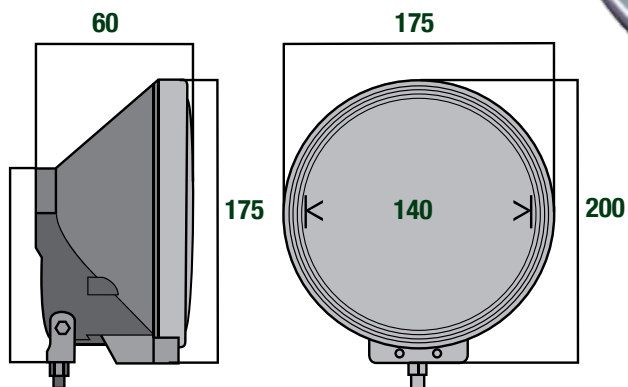

Gamma 175 Halogen

- H3 100W Halogen Bulb
- 175mm Diameter
- hardened Glass Lens
- Compact fit
- Pencil and Spread Beam
- Wiring Loom included
- Slimline Profile

Pencil Beam

Spread Beam

- | | |
|------------------------|----------------------------|
| 1 Driving Beam | 4 High Impact ABS Housing |
| 2 Pencil Beam | 5 100W Halogen H3 Bulb |
| 3 Hardened Glass Lense | 6 Polycarbonate Lens Cover |

Part No. IGAMMA175