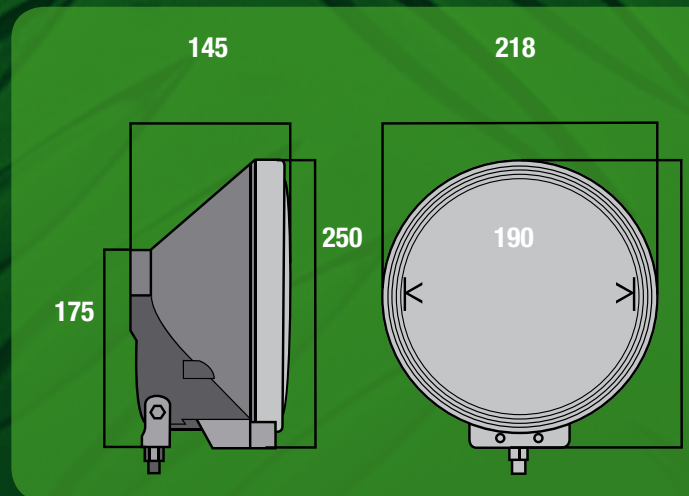

35 watt HID Bulb

Internal Ballast

Amperage draw:  
2.9 amps

- Internal Ballast
- 35 watt HID Bulb
- High Impact ABS housing
- Polycarbonate Lens Cover
- Hardened Glass Lens
- Amperage draw: 2.9 amps

**Ironman - Supernova HID has been engineered to see up to 1Km**